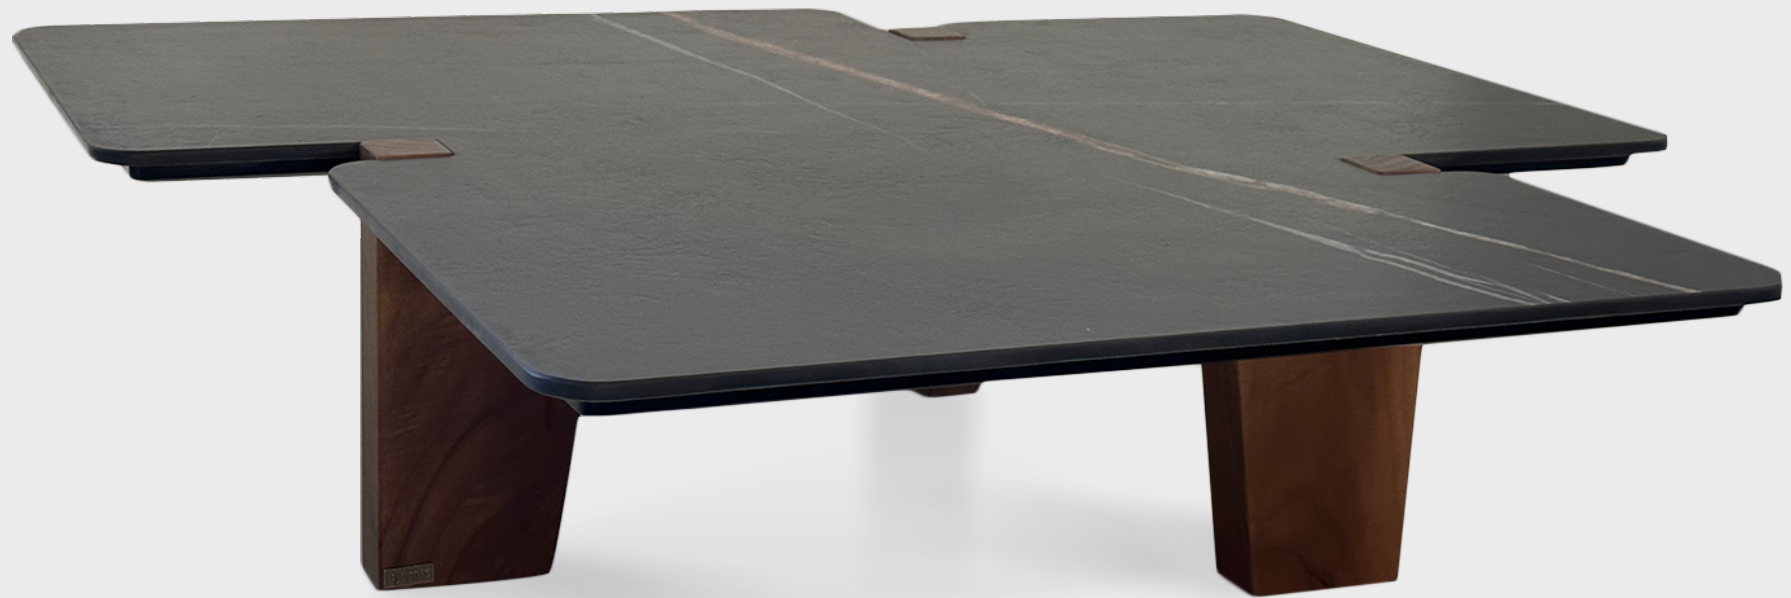

Tom

jumis
luxury