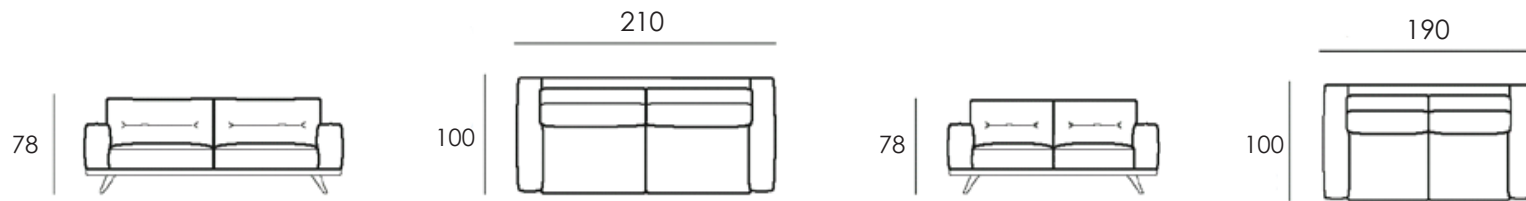

Leon

jumis
Luxury