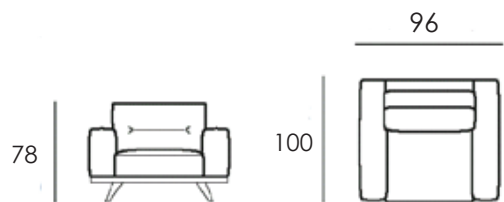

Leon

jumis
Luxury